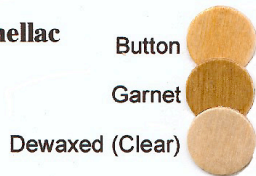

Gary R. Wood & Co. Color Chart

Fiddes Wax Supreme

Fiddes Wax Mellow

Staples Wax

Naptha Stains

Milk Paint Call for complete milk paint color chart.

NGR Stains

Water Stains

Shellac

Paste Filler

Wood Tone Putty

Powder Colors

Prismacolor Pencils

Touch Up Markers

Putty Pencils