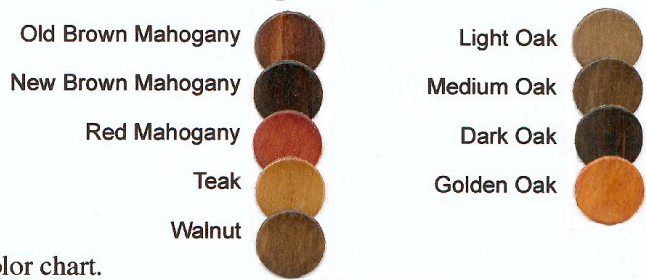

Gary R. Wood & Co. Color Chart

Fiddes Wax Supreme

Fiddes Wax Mellow

Staples Wax

Naptha Stains

Milk Paint Call for complete milk paint color chart.

NGR Stains

Water Stains

Shellac

Paste Filler

Wood Tone Putty

Powder Colors

Prismacolor Pencils

Touch Up Markers

Putty Pencils